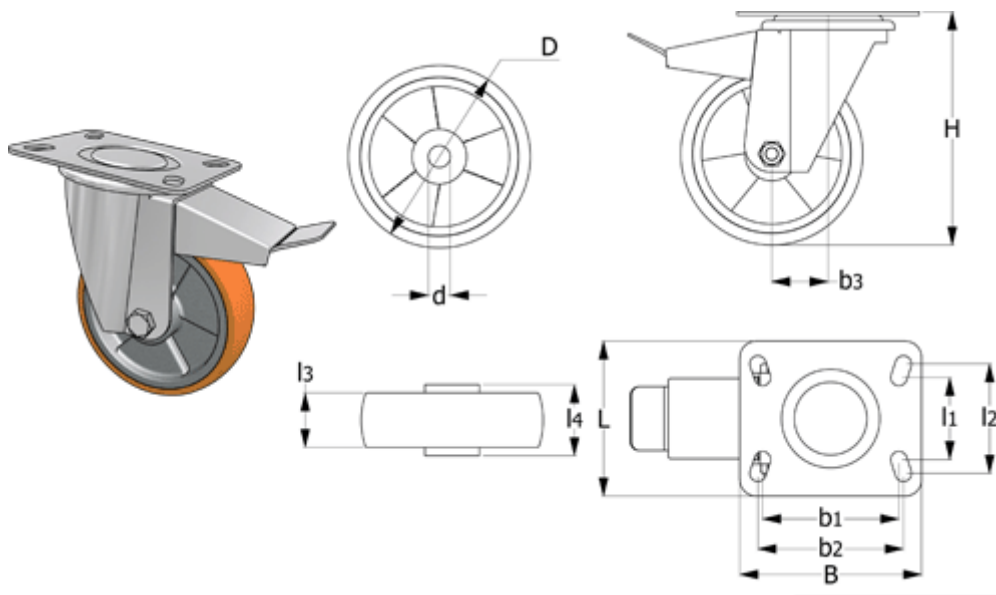

# Data Sheet

Article number: 2314451611

Description: E+G Aluminium wheel 451611  
RE.F5-125-SSF turning plate w/brake

## Measures

B	= 100	H	= 156	s	= 9
b1	= 75	L	= 85	Type	= RE.F5-125-SSF
b2	= 80	l1	= 45	Weight (g)	= 1280
b3	= 37	l2	= 60		
Code	= 451611	l3	= 35		
D	= 125	l4	= 40		
d	= 12	R	= 120		
Dynamic load (N)	= 2200	Rolling resistance (N)	= 2800		